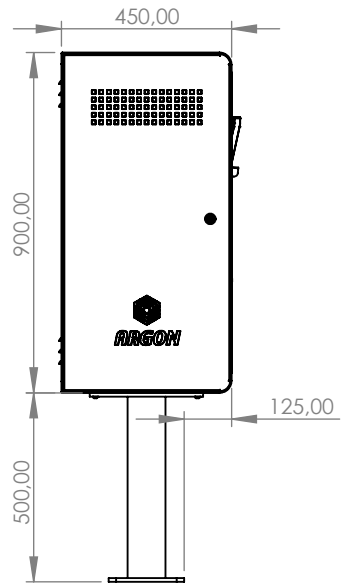

C

B

B

**ARGON SISTEMI D.O.O.**  
 Braće Mulić 13  
 71000 Sarajevo, BiH  
 +387(33)959999  
 info@argon.ba

DEBURR AND  
 BREAK SHARP  
 EDGES

DO NOT SCALE DRAWING

REVISION

UNLESS OTHERWISE SPECIFIED:  
 DIMENSIONS ARE IN MILLIMETERS

NAME	SIGNATURE	DATE
DRAWN		
CHK'D		
APPV'D		
MFG		
Q.A		
MATERIAL:		
WEIGHT:		

TITLE: **HERCULES**

DWG NO. **Dimenzije**

SCALE: 1:20

SHEET 1 OF 1

A4

4 3 2 1

A