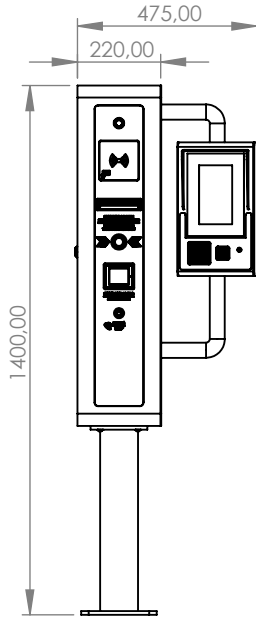

C

B

B

**ARGON SISTEMI D.O.O.**  
 Braće Mulić 13  
 71000 Sarajevo, BiH  
 +387(33)959999  
 info@argon.ba

DEBURR AND  
 BREAK SHARP  
 EDGES

DO NOT SCALE DRAWING

REVISION

UNLESS OTHERWISE SPECIFIED:  
 DIMENSIONS ARE IN MILLIMETERS

NAME	SIGNATURE	DATE
DRAWN		
CHK'D		
APPV'D		
MFG		
Q.A		
MATERIAL:		
WEIGHT:		

TITLE: **HERCULES**

DWG NO. **Dimenzije**

SCALE: 1:20

SHEET 1 OF 1

A4

4 3 2 1

A